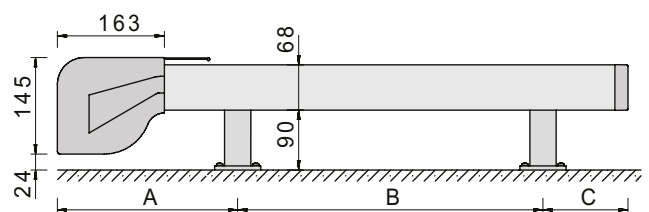

Compact Zip