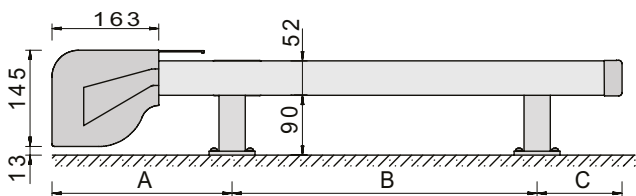

CARE: The Sundream Compact is designed as a sunshade system. Although the acrylic canvas fabric can withstand light to heavy rain, this may result in water pooling that may stretch the fabric over time.

Compact Standard