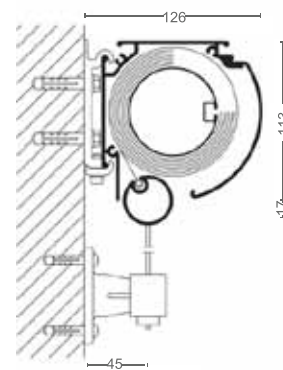

The elegant and discreet cassette is constructed from high quality extruded aluminium with the cassette size being 113mm high x 126mm deep. A single unit can be up to 5 metres wide with a drop of 3 metres. It is available as a wall mount or ceiling mount installation.

Powdercoat profiles pre-treated by chromate conversion prior to coating to ensure longevity of finish.

Aluminium brackets interchangeable for top and wall fix installations.

Specifications

<i>Dimensions (h x d)</i>	✓ 113mm x 126mm
<i>Width single unit / coupled</i>	✓ 0.7m – 5m / 10m
<i>Drop range</i>	✓ Up to 3m
<i>Maximum m2 (single unit)</i>	✓ 15m ²
<i>Extruded aluminum cassette</i>	✓ White, silver, cream, black, beige and dark grey powdercoat
<i>Extruded aluminum cassette</i>	A 140 powdercoat colours
<i>Fabric</i>	✓ PVC plastisol coated
<i>Fabric</i>	A Acrylic canvas
<i>Operating mechanism</i>	✓ Manual
<i>Automation features</i>	A Motorised, sun, wind & timer systems

✓: Standard A: Available

Designs and specifications for all awnings subject to change without notice.

Wall Installation

Ceiling Installation

Your Authorised Distributor is:

ALUXOR 
AWNING SYSTEMS

Aluxor Awning Systems
Aluxor Industries Pty Ltd
www.aluxor.com.au