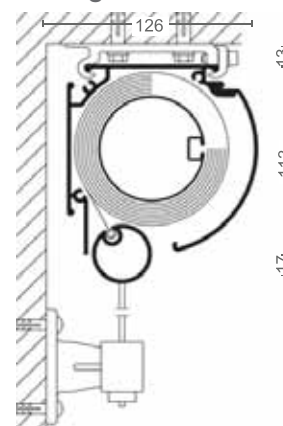

The elegant and discreet cassette is constructed from high quality extruded aluminium with the cassette size being 113mm high x 126mm deep. A single unit can be up to 5 metres wide with a drop of 3 metres. It is available as a wall mount or ceiling mount installation.

Powdercoat profiles pre-treated by chromate conversion prior to coating to ensure longevity of finish.

Aluminium brackets interchangeable for top and wall fix installations.

Specifications

<i>Dimensions (h x d)</i>	✓ 113mm x 126mm
<i>Width single unit / coupled</i>	✓ 0.7m – 5m / 10m
<i>Drop range</i>	✓ Up to 3m
<i>Maximum m2 (single unit)</i>	✓ 15m ²
<i>Extruded aluminum cassette</i>	✓ White, silver, cream, black, beige and dark grey powdercoat
<i>Extruded aluminum cassette</i>	A 140 powdercoat colours
<i>Fabric</i>	✓ PVC plastisol coated
<i>Fabric</i>	A Acrylic canvas
<i>Operating mechanism</i>	✓ Manual
<i>Automation features</i>	A Motorised, sun, wind & timer systems

✓: Standard A: Available

Designs and specifications for all awnings subject to change without notice.

Wall Installation

Ceiling Installation

Your Authorised Distributor is:

ALUXOR 
AWNING SYSTEMS

Aluxor Awning Systems
Aluxor Industries Pty Ltd
www.aluxor.com.au